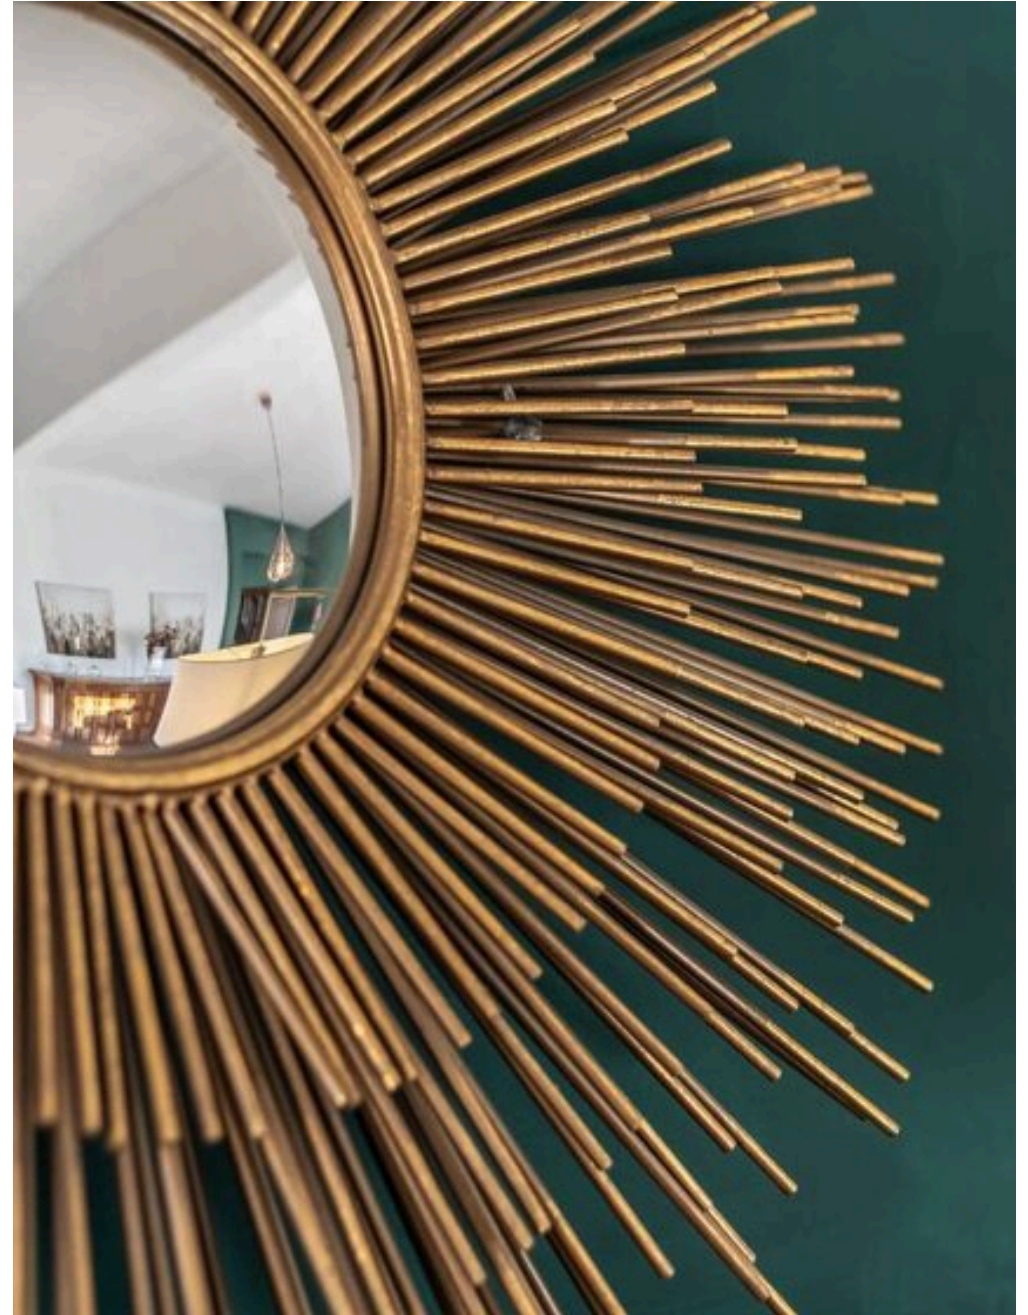

SQUARE METRES

5

ROOMS

The Spaces

DESCRIPTION

Elegant Penthouse and Super Attic

In the heart of one of the most elegant and reserved areas of the Cassia, we offer for sale an exclusive penthouse and super-attic of 206 sqm commercial, enriched by large panoramic terraces, livable balconies and an extraordinary natural brightness. Located in a refined building of only three floors, with well-kept condominium garden and few condominiums, the property guarantees privacy, tranquility and living comfort hard to find in the city. Composition On the penthouse floor: representative entrance hall, large double living room with direct access to the panoramic terrace, eat-in kitchen, living room with balcony, two bedrooms and two bathrooms, one of which is en suite. The large and well-distributed spaces allow to obtain a third bedroom with a simple intervention. An internal staircase leads to the super-attic

floor, consisting of two bedrooms, large hallway/study, bathroom and panoramic balcony. Complete the property Car garage of 37 sqm with direct access via elevator, perfect for multiple vehicles or hobby space Cellar of 11 sqm, also served by elevator Location The property is located in Via San Felice Circeo, in a green, quiet and elegant context, within walking distance from schools, stores, supermarkets, restaurants and public transport. Excellent connections with the GRA and the city center. Strengths Large panoramic terraces and livable balconies Large interior spaces and possibility of customization 37 sqm car garage and 11 sqm cellar Elegant building with manicured condominium garden Brightness, privacy and open views High potential for enhancement with renovations